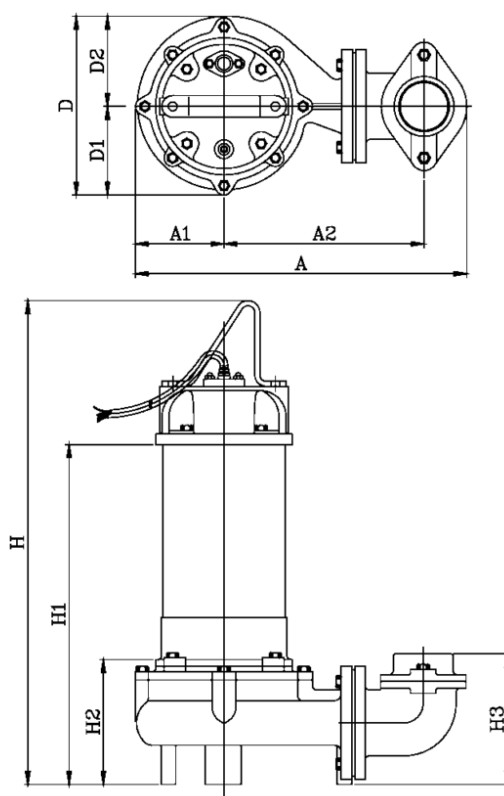

Article number: 7190222080211

Description: KleePump VPS80-22T stainless steel
2,2Kw 3x400V 50Hz outlet 3" Flange

Measures

A = 387	Kg = 33
A1 = 103	
A2 = 234	
D = 208	
H = 548	
H1 = 400	
H2 = 122	
H3 = 153	